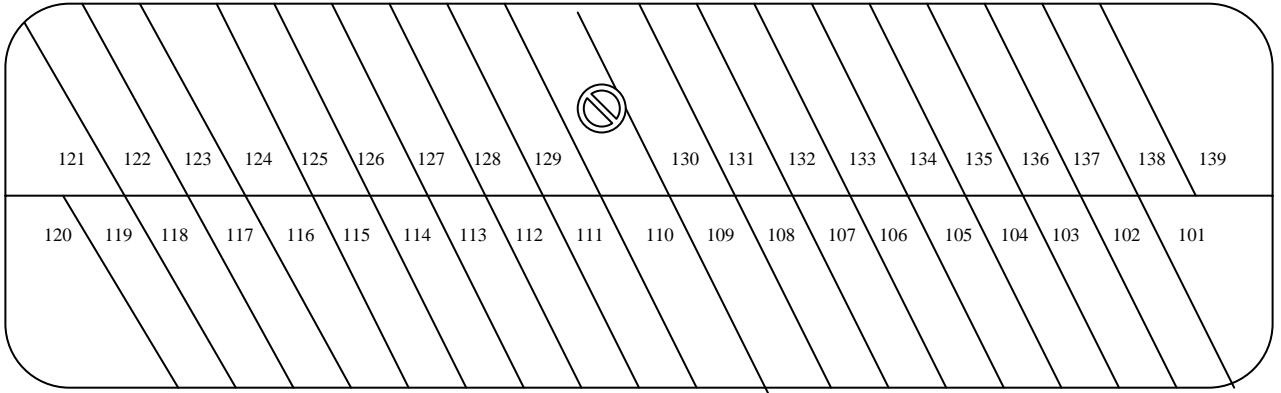

Walleye Island

CAMPGROUND

All sites have electricity

S3

All sites are 30 AMP except for 501-511 that are 50 AMP

15' X 60'

15' X 60'
@ 20' X 60'

20' X 60'

To Stone Gate 1

▲ = Tent Spot Only △ = Tree ☆ = Electrical Box/Pole